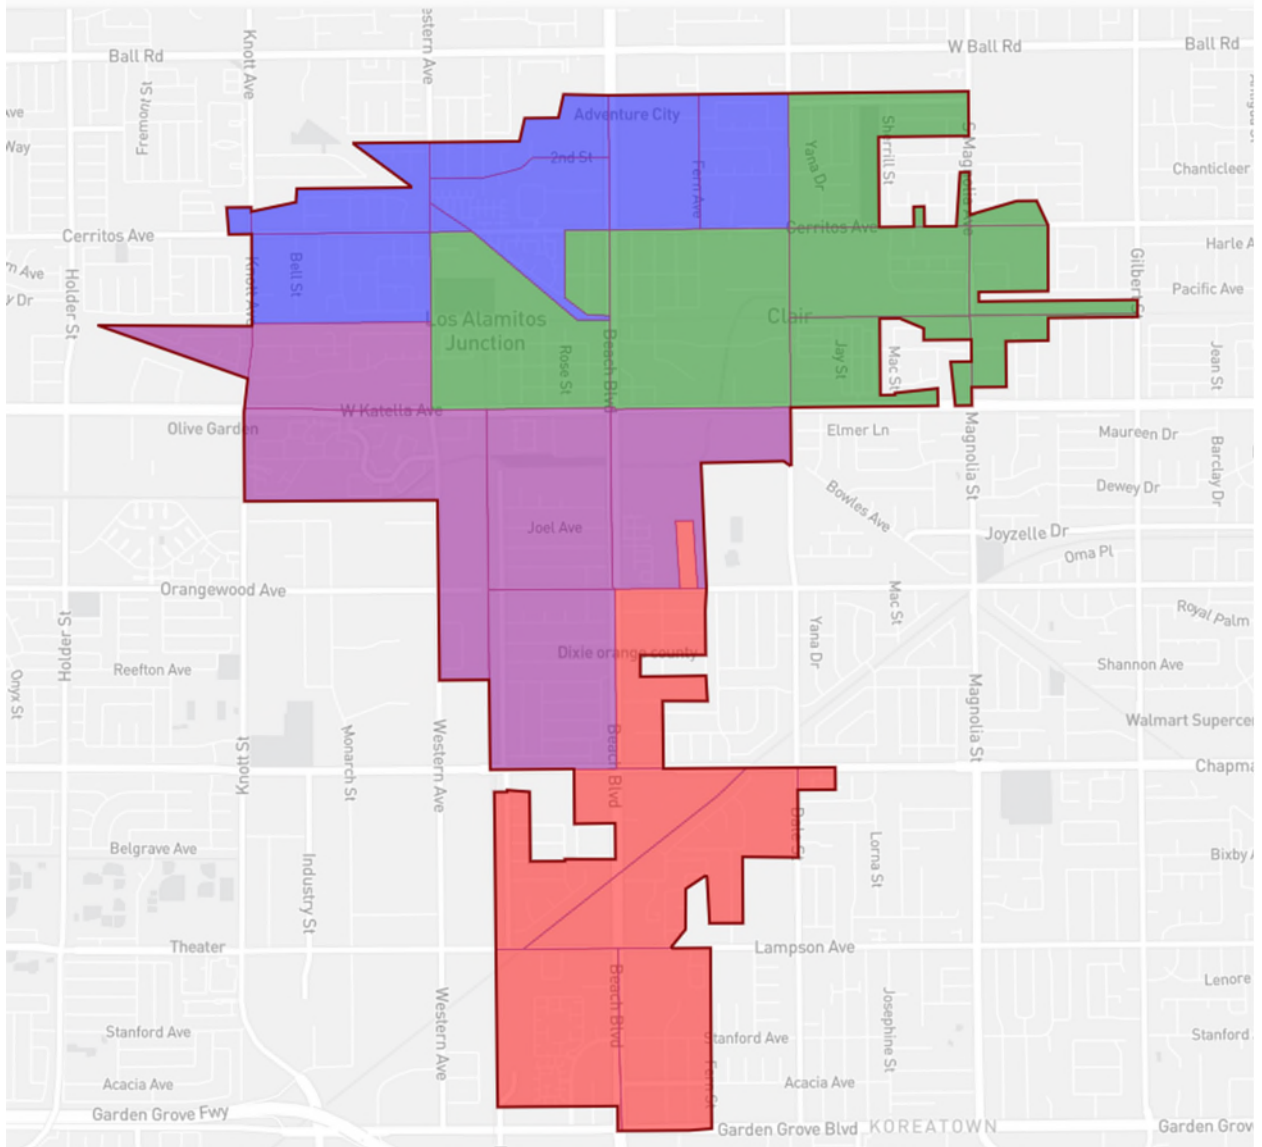

Stanton Map Option C

District	Total Pop	% Dev.	CVAP19 Total	CVAP 19 NL White	CVAP 19 NL Black	CVAP19 Hispanic	CVAP19 Not Hispanic	CVAP 19NL AIAN	CVAP 19NL ASIAN	CVAP19 NL Hawaiian	CVAP 19 NL Other
1	9,900	4.02%	5,036	22.48%	2.08%	37.37%	62.63%	0%	37.45%	.30%	-
2	9,776	2.72%	5,417	21.91%	2.57%	42.68%	57.32%	.17%	30.83%	1.83%	-
3	9,298	-2.30%	6,087	28.22%	2.61%	25.96%	74.04%	2.53%	39.82%	.33%	-
4	9,093	-4.46%	4,927	30.34%	1.58%	27.68%	72.32%	1.42%	38.64%	0%	-

Total Deviation 8.48%