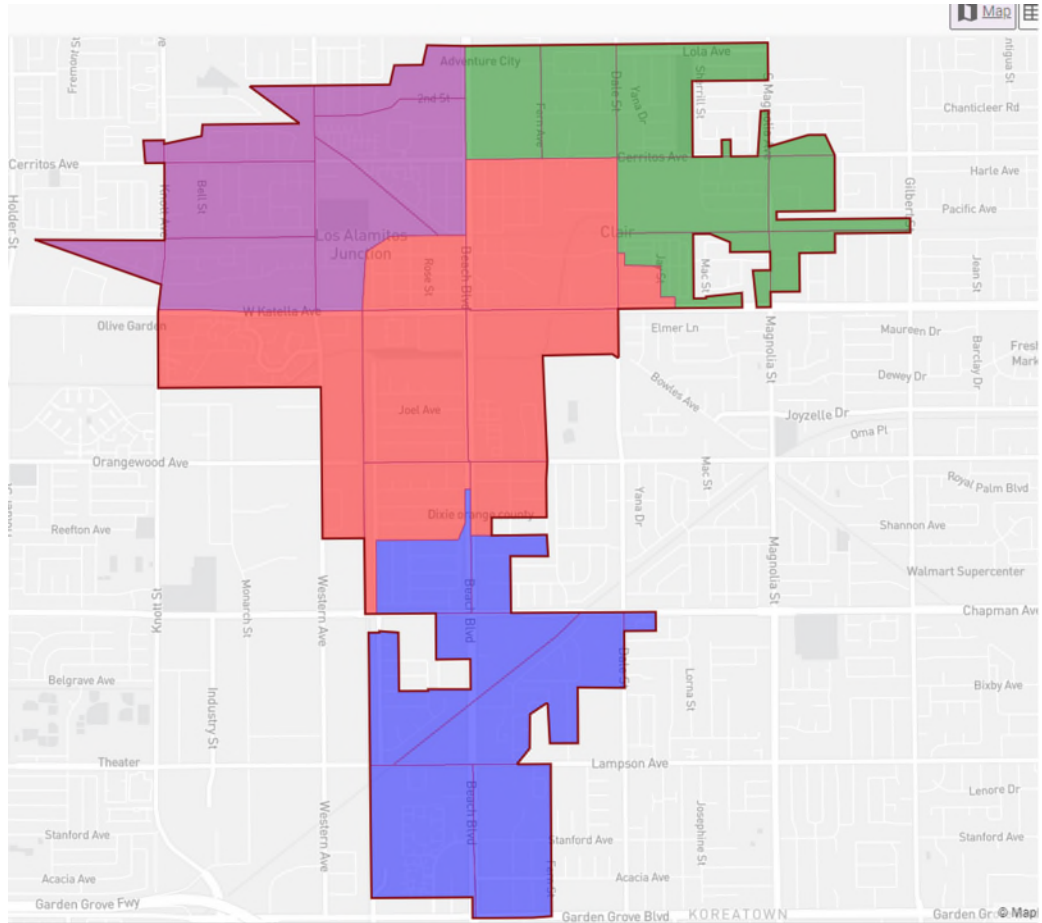

Stanton Map Option D

District	Total Pop	% Dev.	CVAP19 Total	CVAP 19 NL White	CVAP 19NL Black	CVAP19 Hispanic	CVAP19 Not Hispanic	CVAP 19NL AIAN	CVAP 19NL ASIAN	CVAP19 NL Hawaiian	CVAP 19 NL Other
1	9,624	1.12%	5,036	28.08%	1.45%	29.58%	62.63%	2.12%	38.26%	.17%	-
2	9,627	1.16%	5,417	19.44%	3.13%	41.26%	57.32%	.17%	33.31%	2.14%	-
3	9,449	-.71%	6,087	29.33%	2.00%	35.46%	74.04%	.07%	33.19%	0%	-
4	9,367	-1.58%	4,927	25.39%	2.48%	28.29%	72.32%	1.79%	41.23%	.42%	-